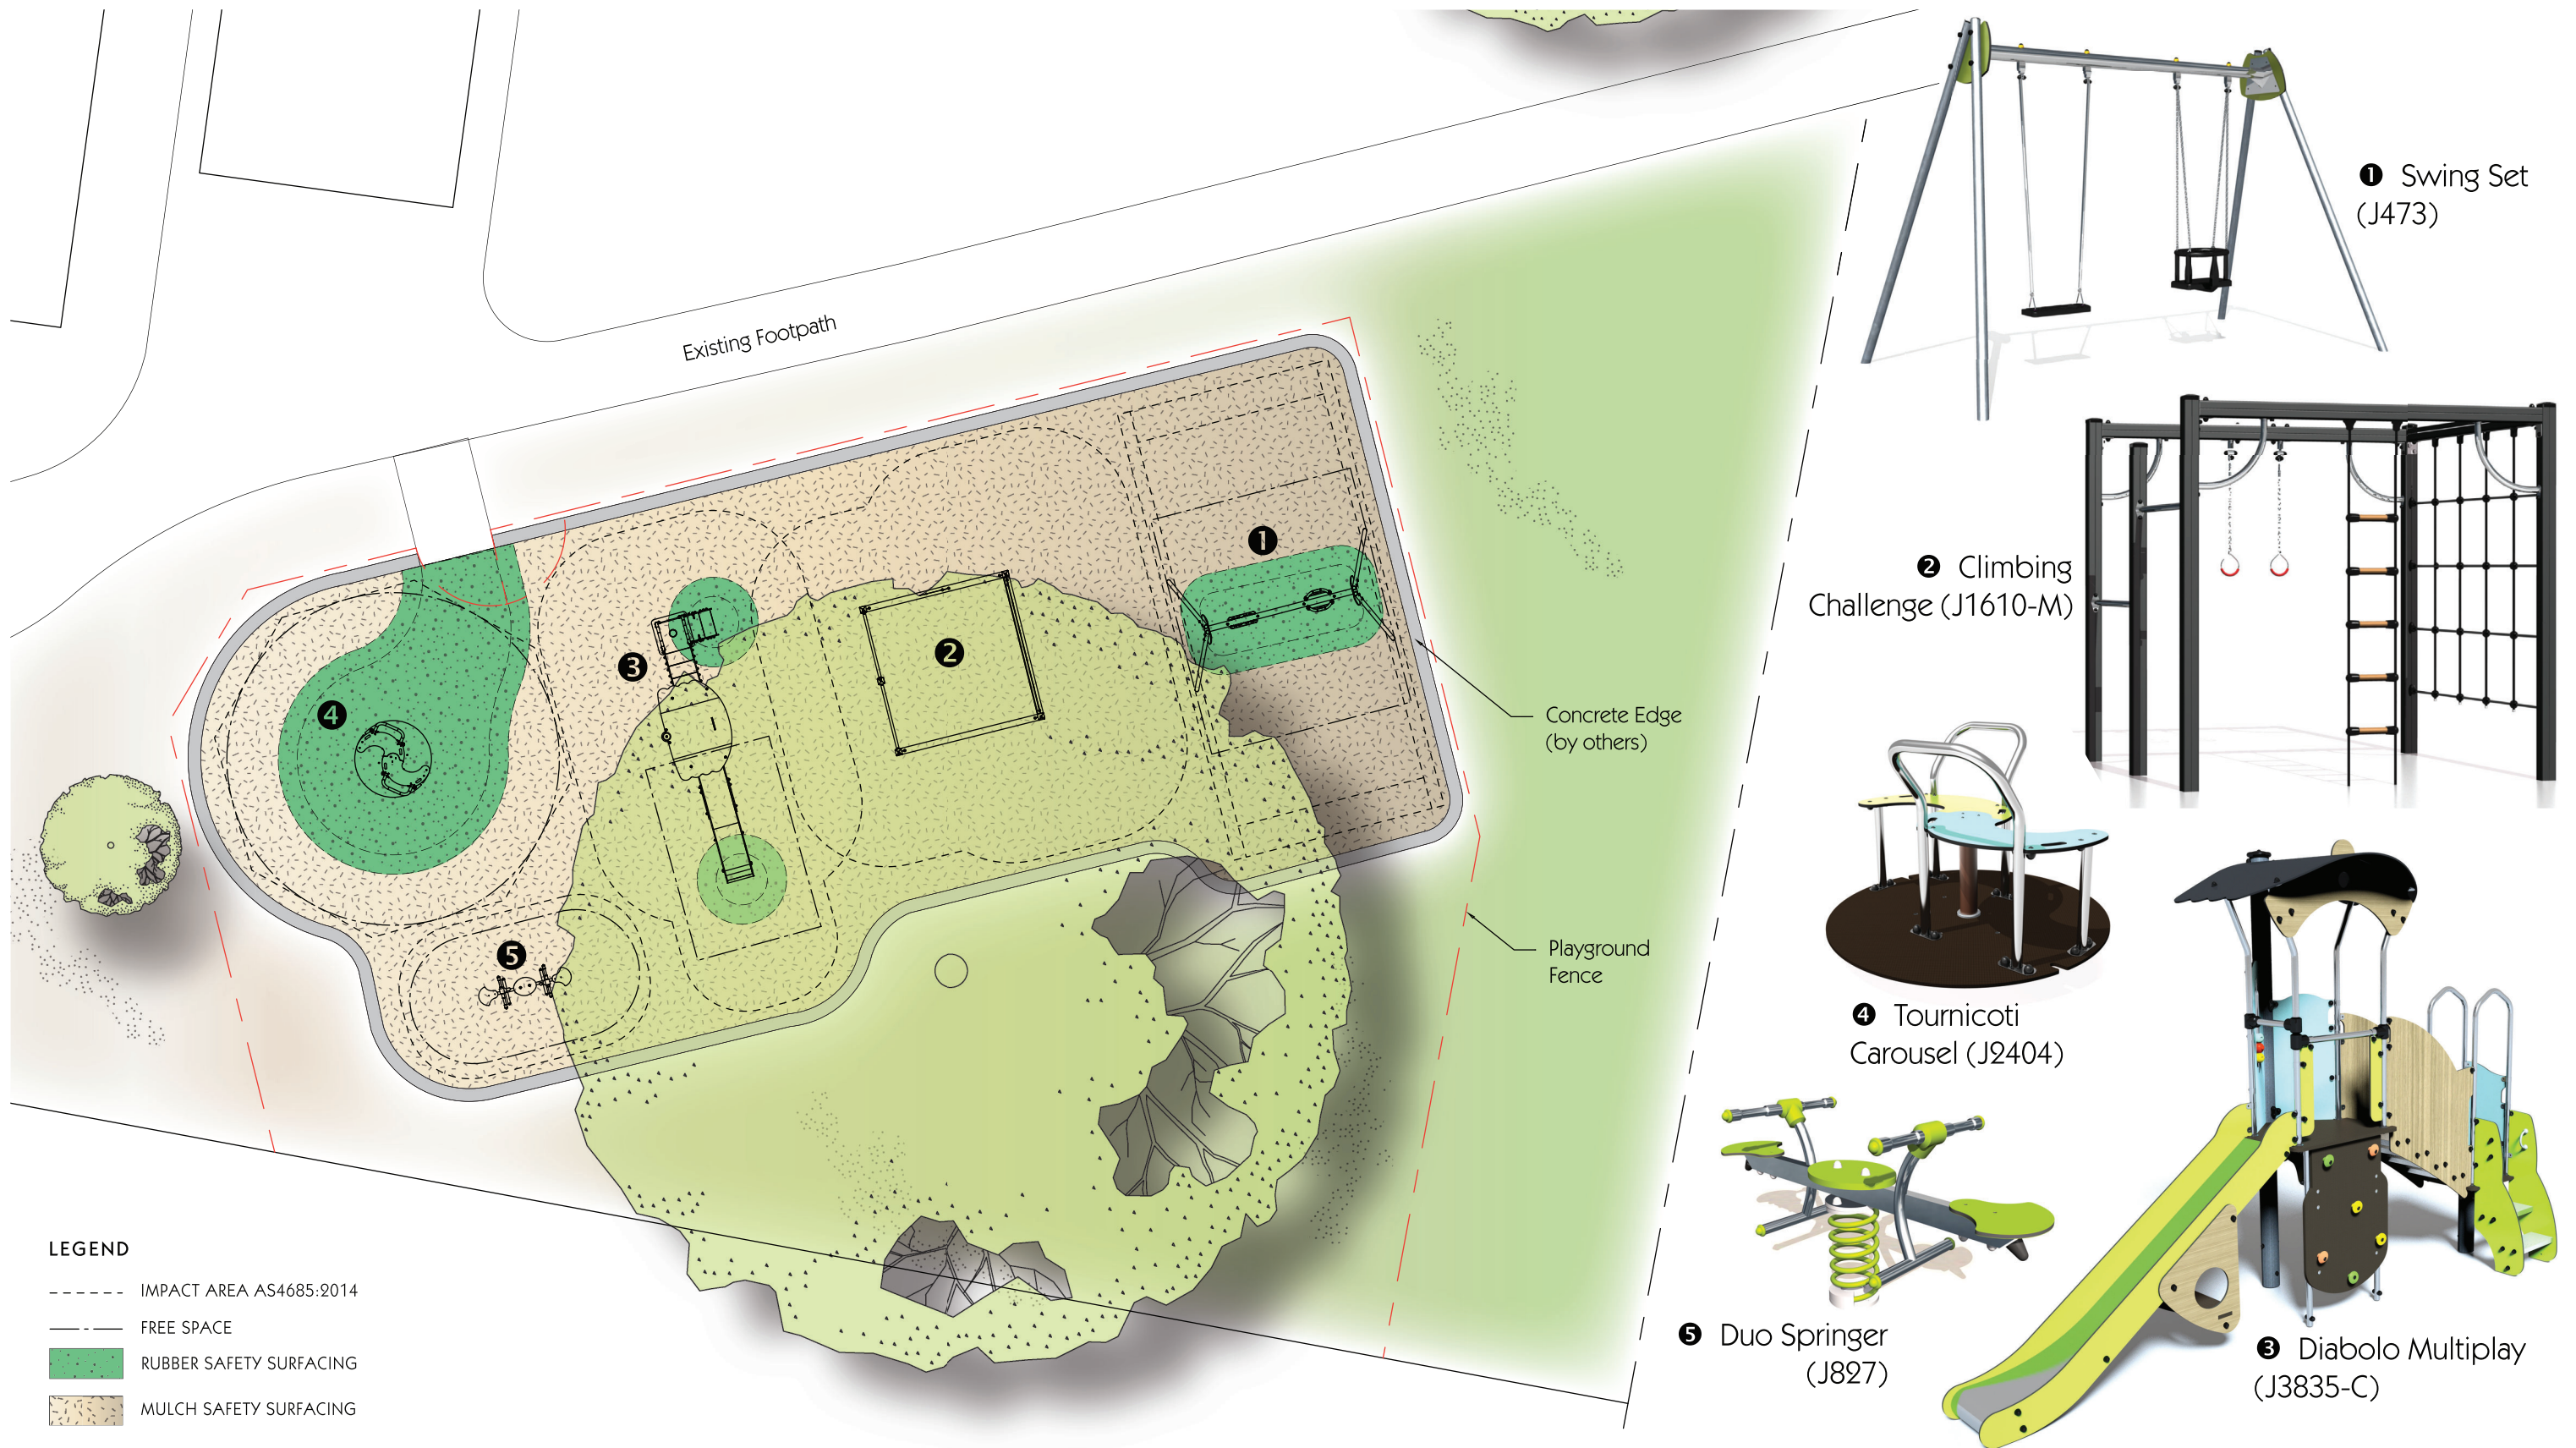

Bluey Frame Park Playground

PROJECT
BLUEY FRAME PARK
 Cessnock City Council

DRAWING TITLE
 EQUIPMENT LAYOUT PLAN

DRAWING NO.
 037463_005

DATE
 11.06.2020

DRAWN
 MC

PROPRIETARY & CONFIDENTIAL
 The information contained in this drawing is the sole property of Proludic Pty Ltd. Any reproduction in parts or as a whole without the written permission of Proludic Pty Ltd is prohibited.